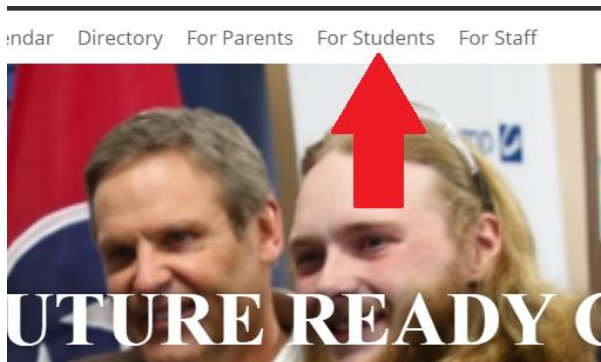

Future Ready Gaming

Go to – hbc.hcde.org

Hover over the [For Students](#) tab at the top.

A dropdown will appear. Move your cursor to the dropdown then a 2nd menu will appear. Click eSports off the 2nd menu.

eSports Team

Harrison Bay Center / For Students / Clubs / eSports Team

The High School eSports League is a competitive gaming league that let's students compete with other school's on several popular games for scholarship money and other prizes.